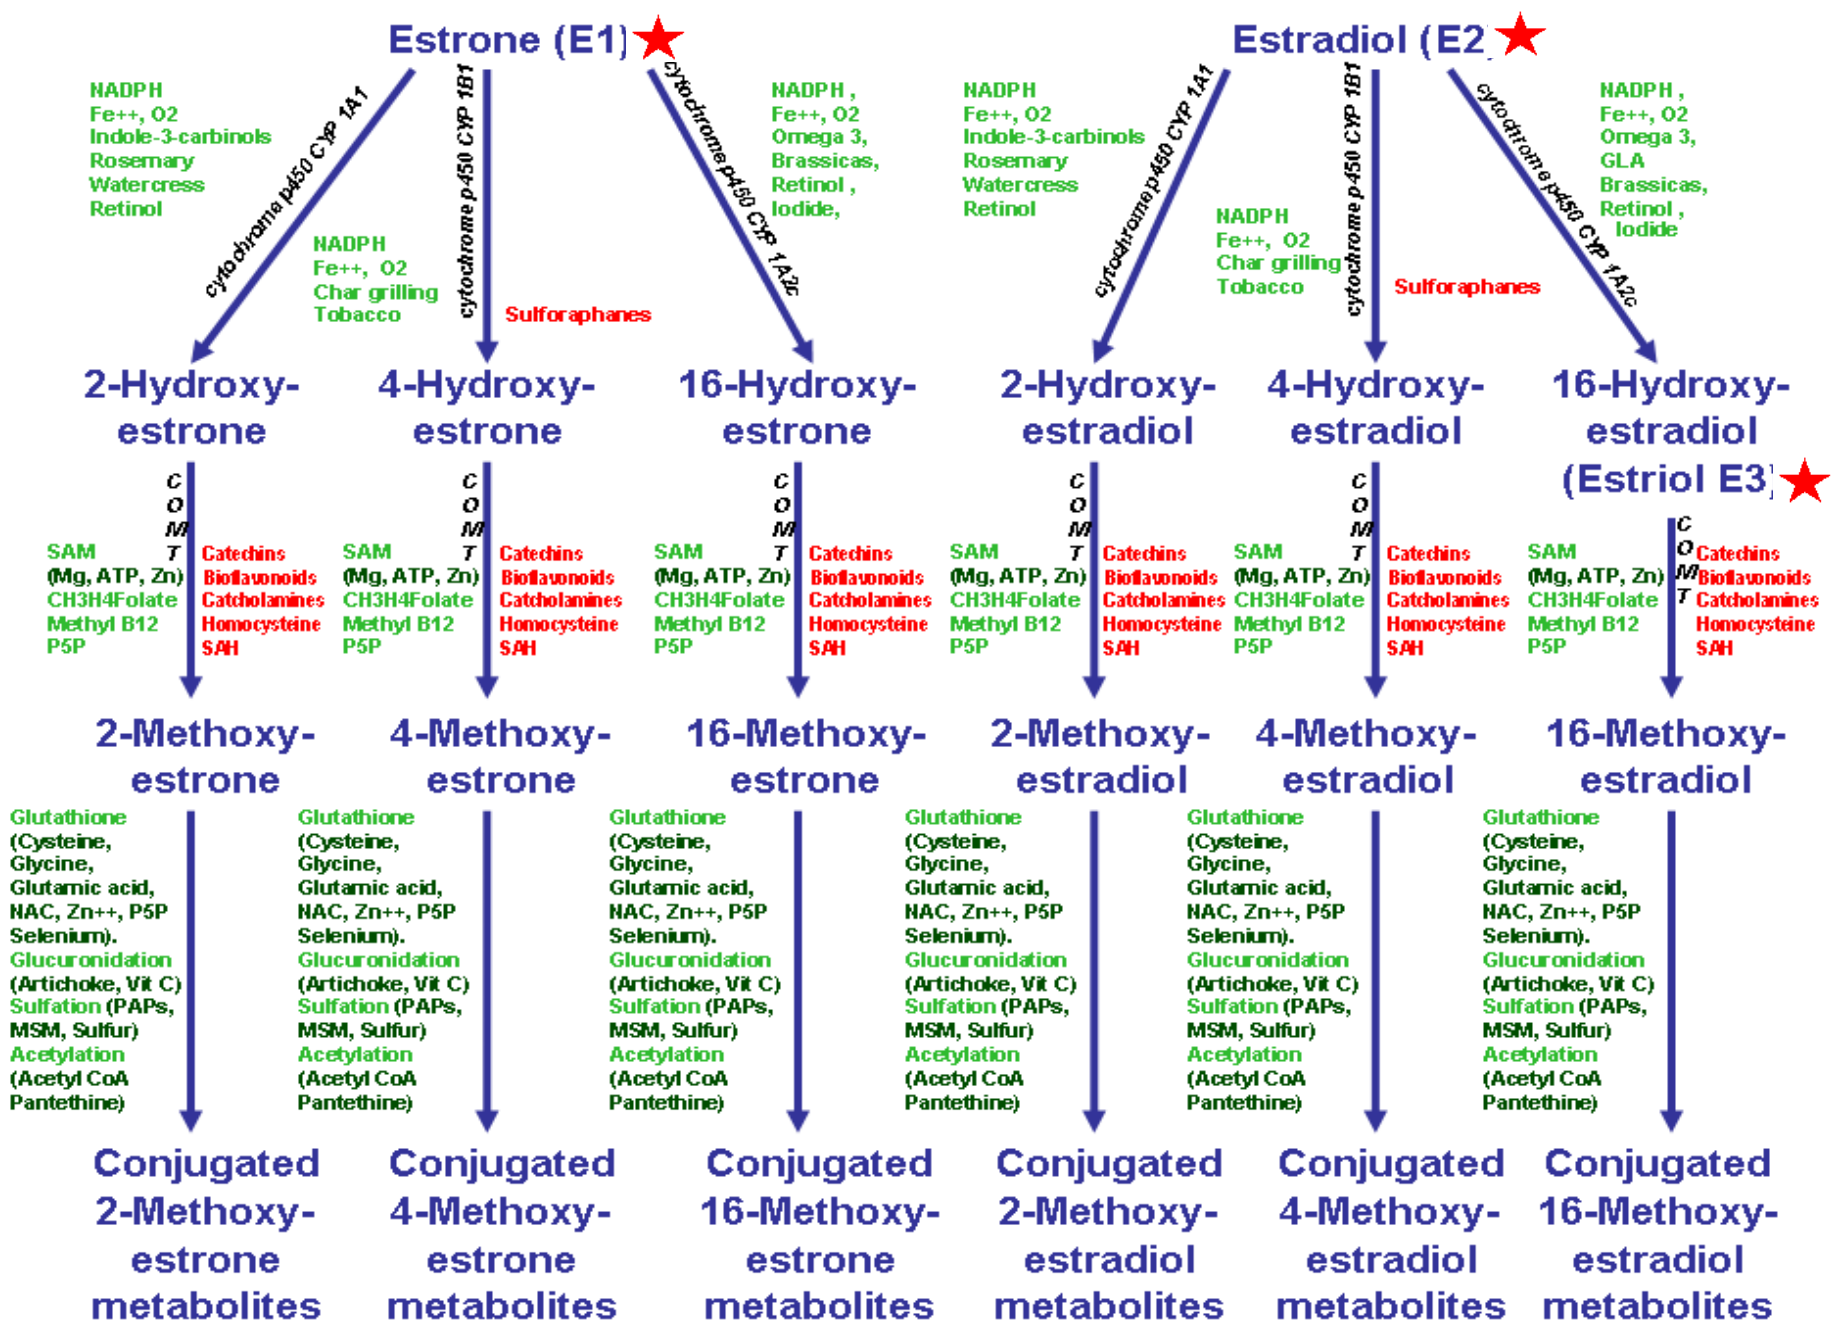

B and E Points

Cholesterol

STEROID HORMONES

© Christopher R. Astill-Smith 2012

Green = stimulators
Red = inhibitors

Energy

Production

Christopher R. Astill-Smith